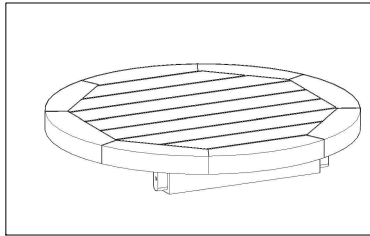

ASSEMBLY INSTRUCTION

ROUND COFFEE TABLE 50 CM

A

1 pc

B

2 pcs

C

M6X5cm (Stainless Steel)

4 pcs