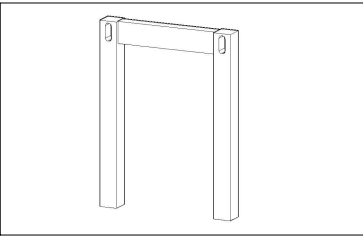

ASSEMBLY INSTRUCTION

ROUND COFFEE TABLE 50 CM

A

1 pc

B

2 pcs

C

M6X5cm (Stainless Steel)