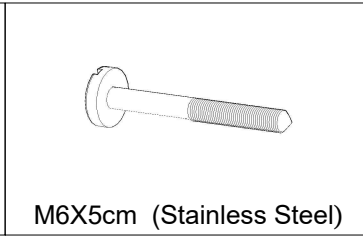

ASSEMBLY INSTRUCTION

ROUND COFFEE TABLE 50 CM

A

1 pc

B

2 pcs

C

M6X5cm (Stainless Steel)

4 pcs